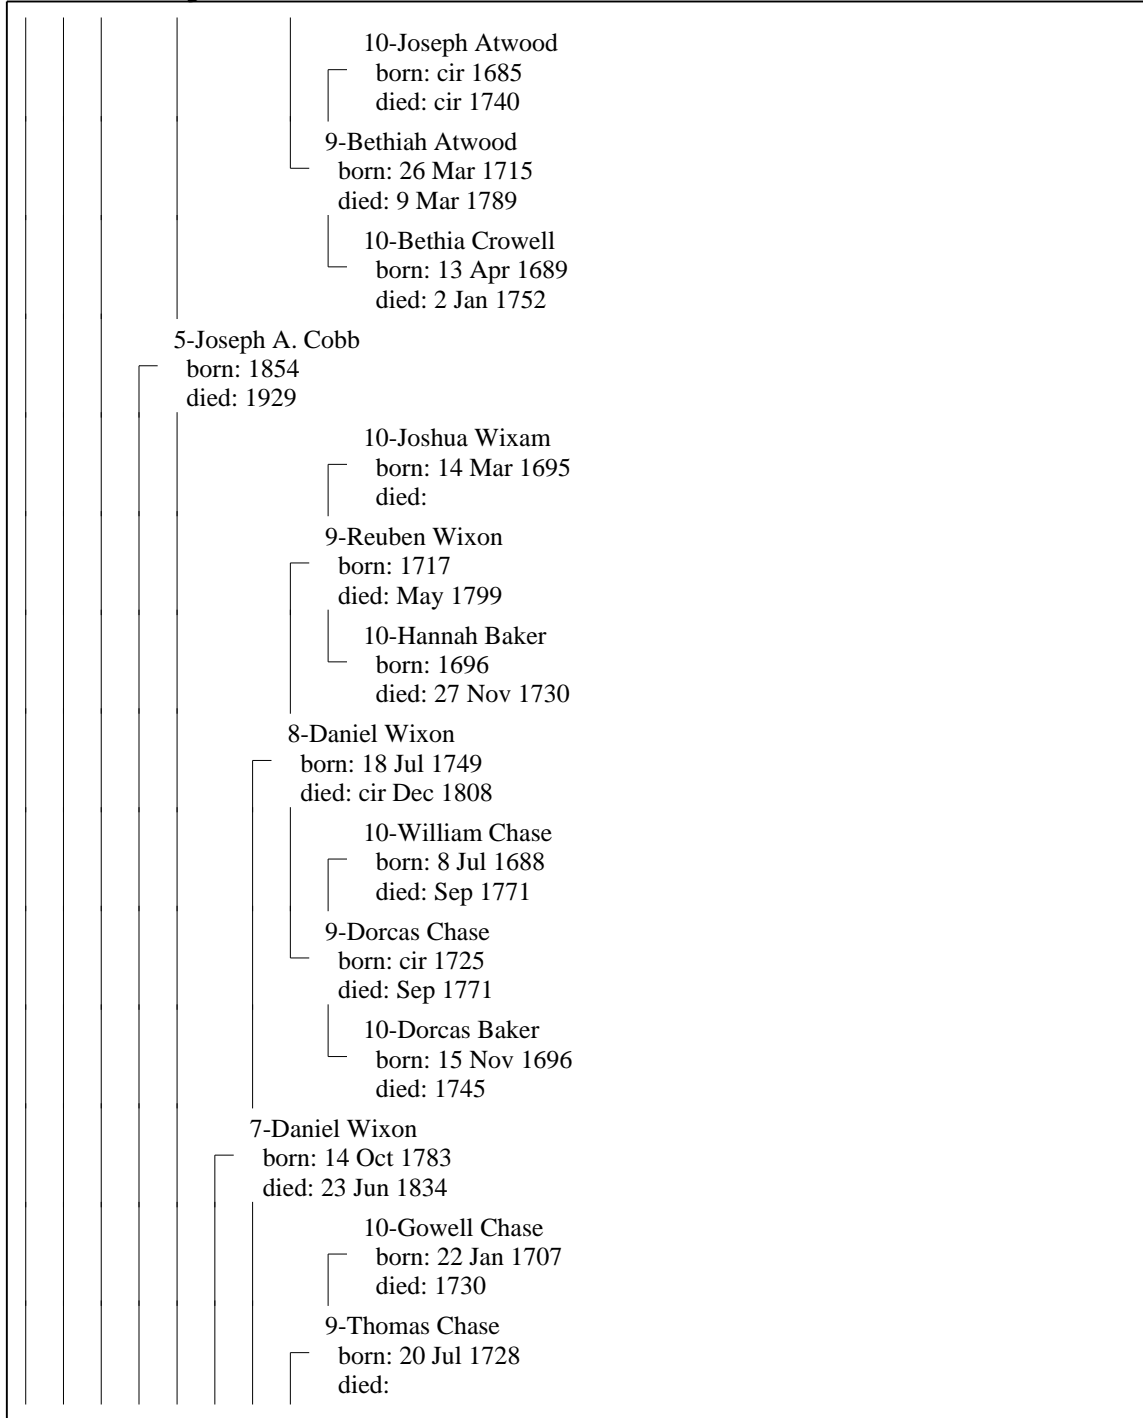

Ancestry Chart of Juliana Chase Kew

Ancestry Chart of Juliana Chase Kew

Ancestry Chart of Juliana Chase Kew

Ancestry Chart of Juliana Chase Kew

Ancestry Chart of Juliana Chase Kew

Ancestry Chart of Juliana Chase Kew

Ancestry Chart of Juliana Chase Kew

4-Edith May Tripp
born: 3 Feb 1901
died: 26 Dec 1984

6-Marshall S Greene
born: 1855
died:

5-Amelia Louise Greene
born: 20 Sep 1878
died: 14 Feb 1967

6-Alice C Wilbur
born: 1855
died: