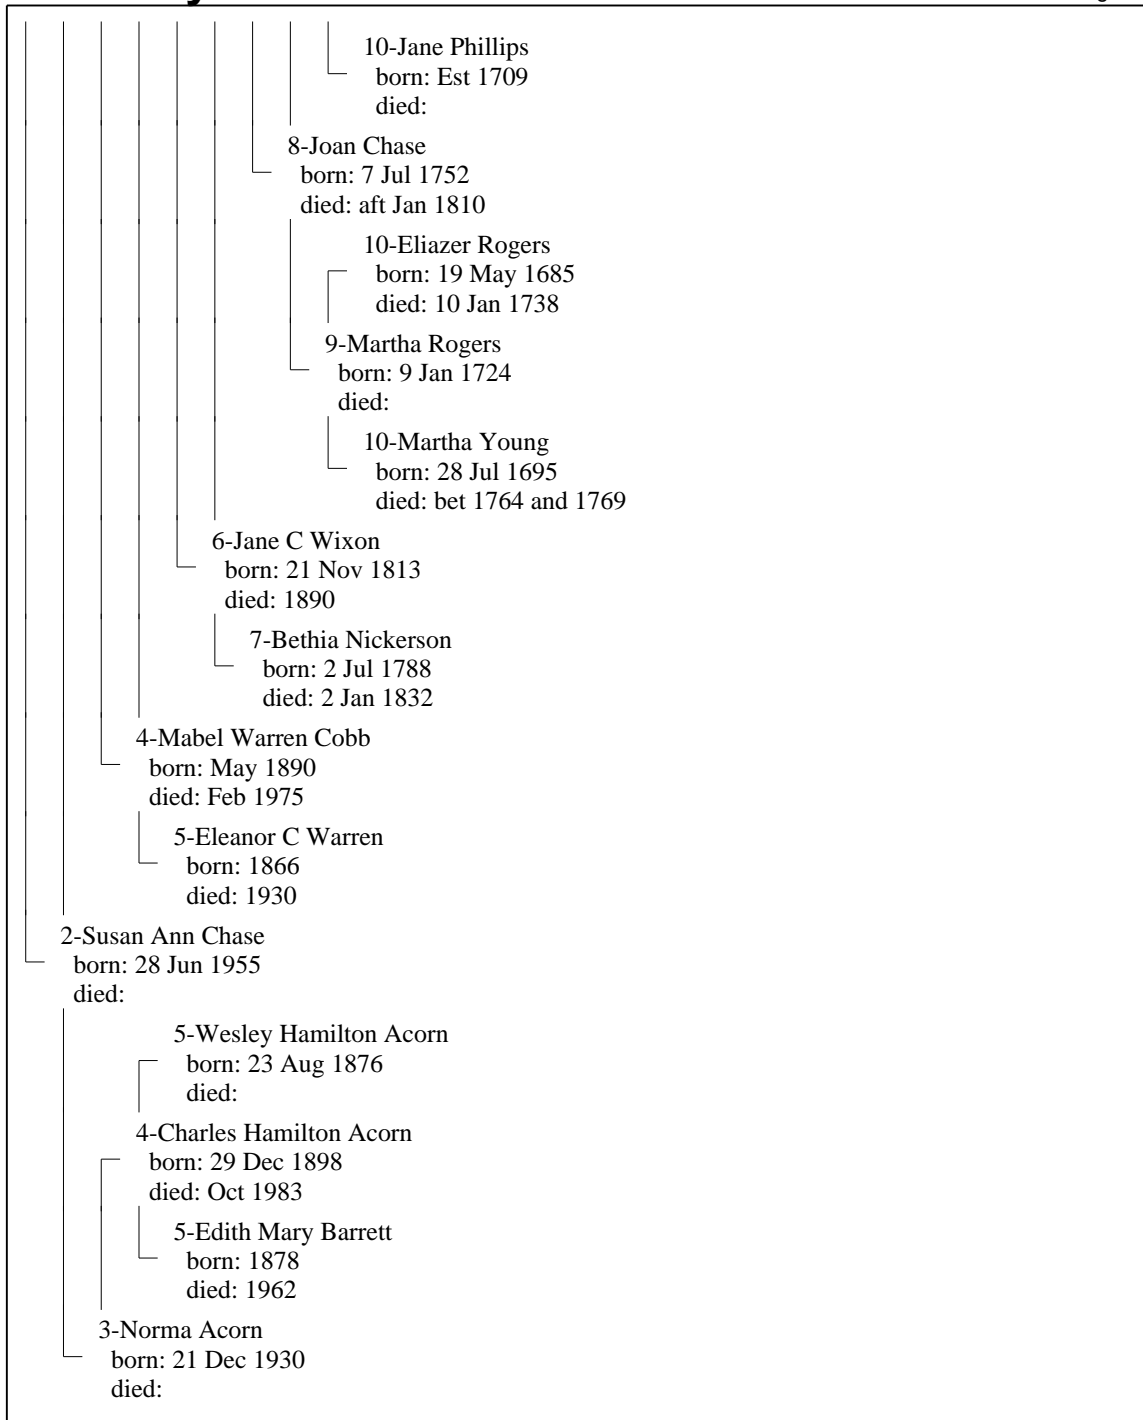

Ancestry Chart of Juliana Chase Kew

Ancestry Chart of Juliana Chase Kew

Ancestry Chart of Juliana Chase Kew

Ancestry Chart of Juliana Chase Kew

Ancestry Chart of Juliana Chase Kew

Ancestry Chart of Juliana Chase Kew

Ancestry Chart of Juliana Chase Kew

4-Edith May Tripp
born: 3 Feb 1901
died: 26 Dec 1984

6-Marshall S Greene
born: 1855
died:

5-Amelia Louise Greene
born: 20 Sep 1878
died: 14 Feb 1967

6-Alice C Wilbur
born: 1855
died: