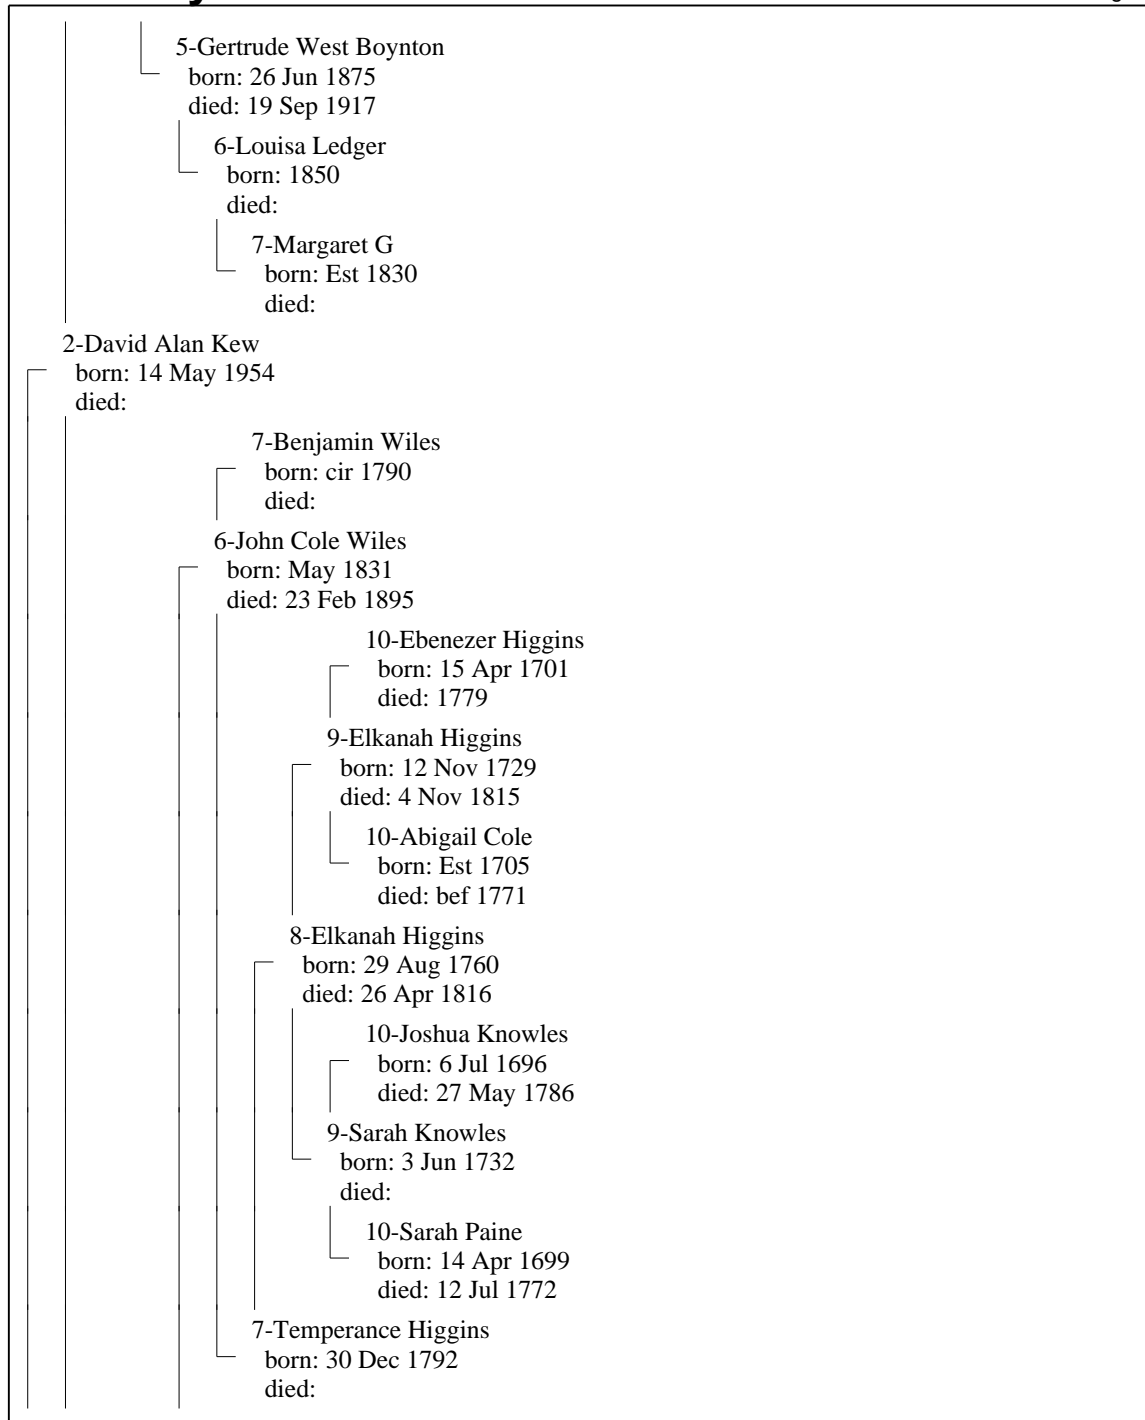

Ancestry Chart of Juliana Chase Kew

Ancestry Chart of Juliana Chase Kew

Ancestry Chart of Juliana Chase Kew

Ancestry Chart of Juliana Chase Kew

Ancestry Chart of Juliana Chase Kew

Ancestry Chart of Juliana Chase Kew

Ancestry Chart of Juliana Chase Kew

4-Edith May Tripp
born: 3 Feb 1901
died: 26 Dec 1984

6-Marshall S Greene
born: 1855
died:

5-Amelia Louise Greene
born: 20 Sep 1878
died: 14 Feb 1967

6-Alice C Wilbur
born: 1855
died: