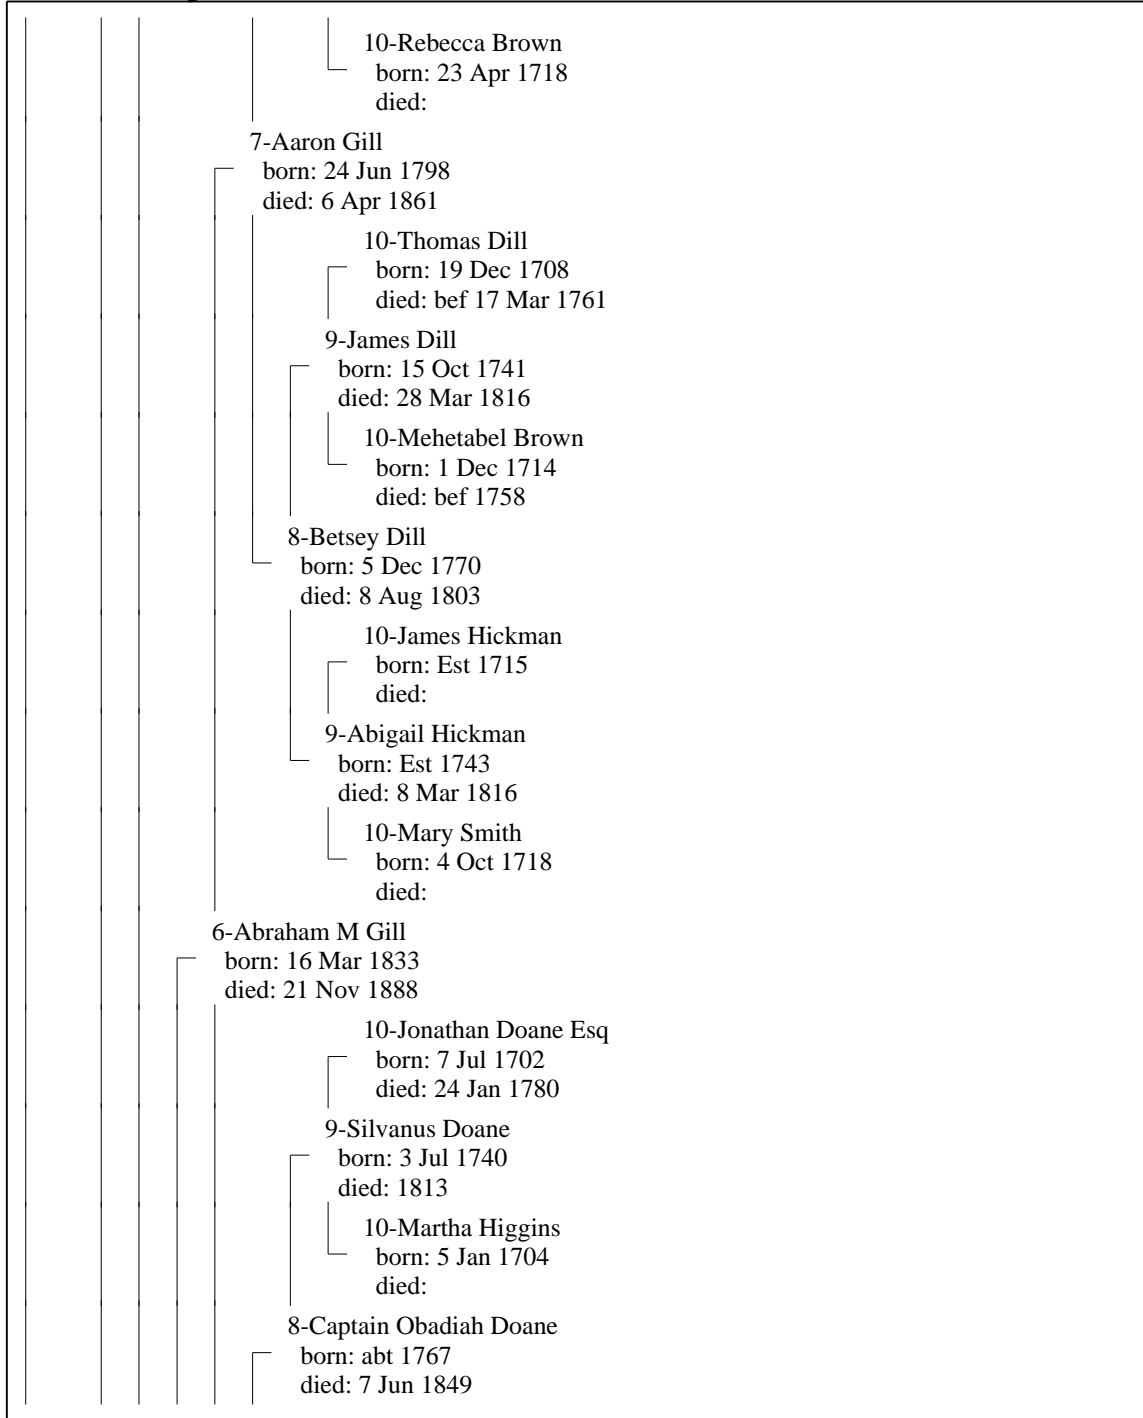

Ancestry Chart of Juliana Chase Kew

Ancestry Chart of Juliana Chase Kew

Ancestry Chart of Juliana Chase Kew

Ancestry Chart of Juliana Chase Kew

Ancestry Chart of Juliana Chase Kew

Ancestry Chart of Juliana Chase Kew

Ancestry Chart of Juliana Chase Kew

4-Edith May Tripp
born: 3 Feb 1901
died: 26 Dec 1984

6-Marshall S Greene
born: 1855
died:

5-Amelia Louise Greene
born: 20 Sep 1878
died: 14 Feb 1967

6-Alice C Wilbur
born: 1855
died: