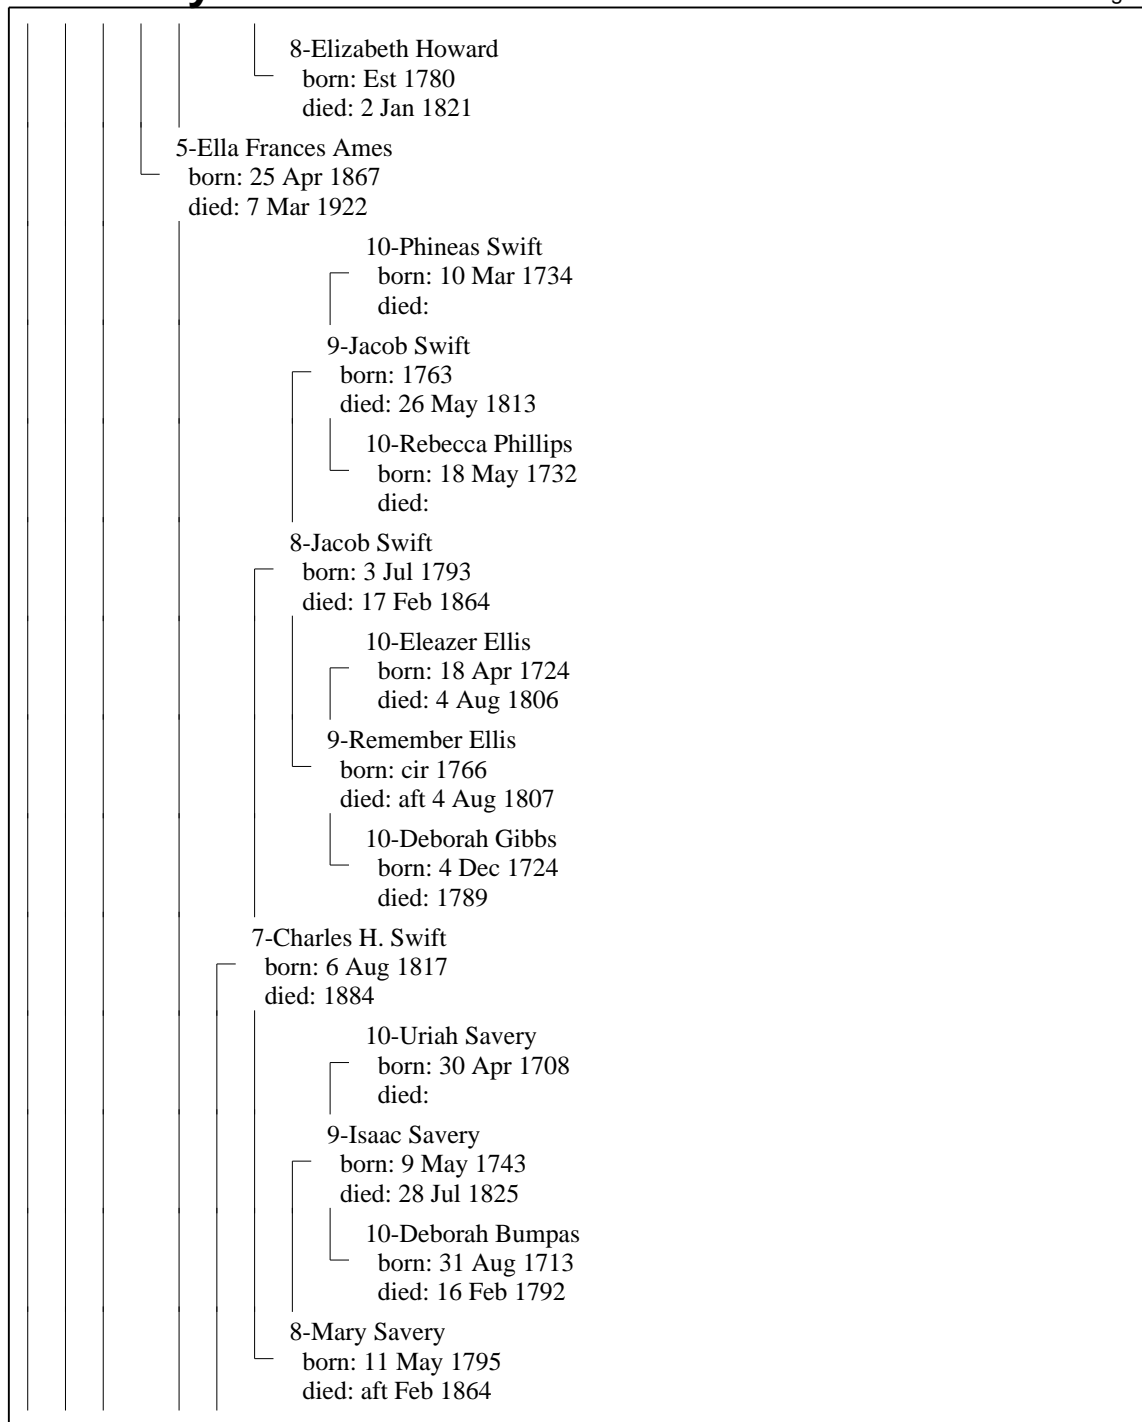

Ancestry Chart of Juliana Chase Kew

Ancestry Chart of Juliana Chase Kew

Ancestry Chart of Juliana Chase Kew

Ancestry Chart of Juliana Chase Kew

Ancestry Chart of Juliana Chase Kew

Ancestry Chart of Juliana Chase Kew

Ancestry Chart of Juliana Chase Kew

4-Edith May Tripp
born: 3 Feb 1901
died: 26 Dec 1984

6-Marshall S Greene
born: 1855
died:

5-Amelia Louise Greene
born: 20 Sep 1878
died: 14 Feb 1967

6-Alice C Wilbur
born: 1855
died: