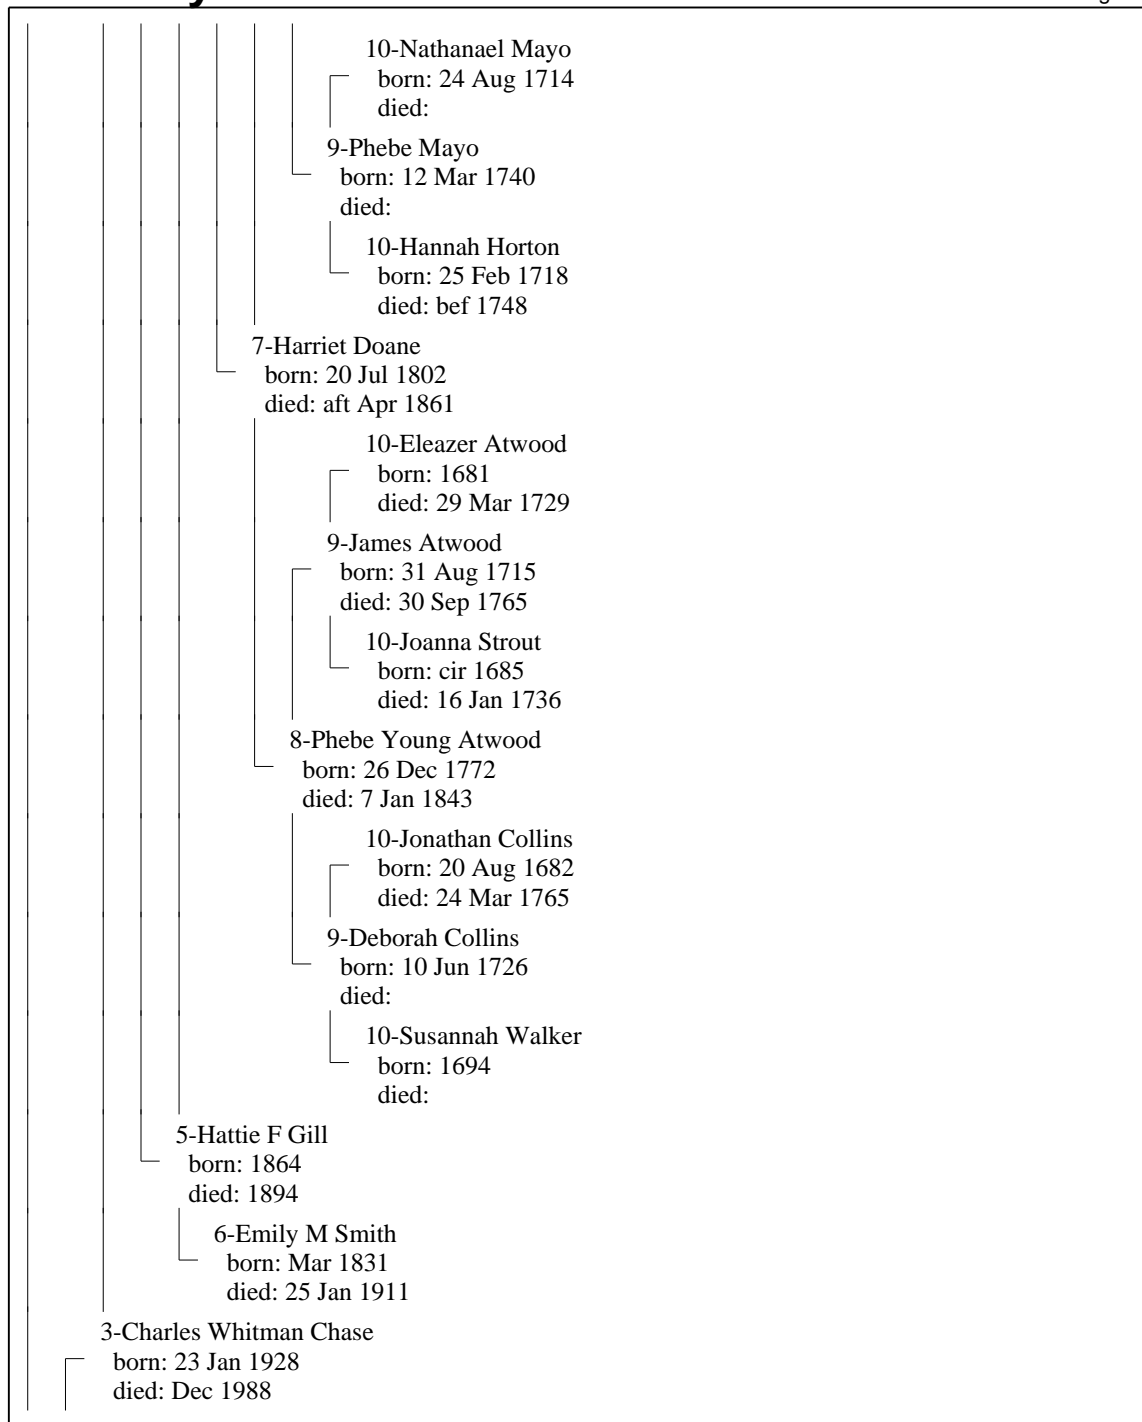

Ancestry Chart of Juliana Chase Kew

Ancestry Chart of Juliana Chase Kew

Ancestry Chart of Juliana Chase Kew

Ancestry Chart of Juliana Chase Kew

Ancestry Chart of Juliana Chase Kew

Ancestry Chart of Juliana Chase Kew

Ancestry Chart of Juliana Chase Kew

4-Edith May Tripp
born: 3 Feb 1901
died: 26 Dec 1984

6-Marshall S Greene
born: 1855
died:

5-Amelia Louise Greene
born: 20 Sep 1878
died: 14 Feb 1967

6-Alice C Wilbur
born: 1855
died: