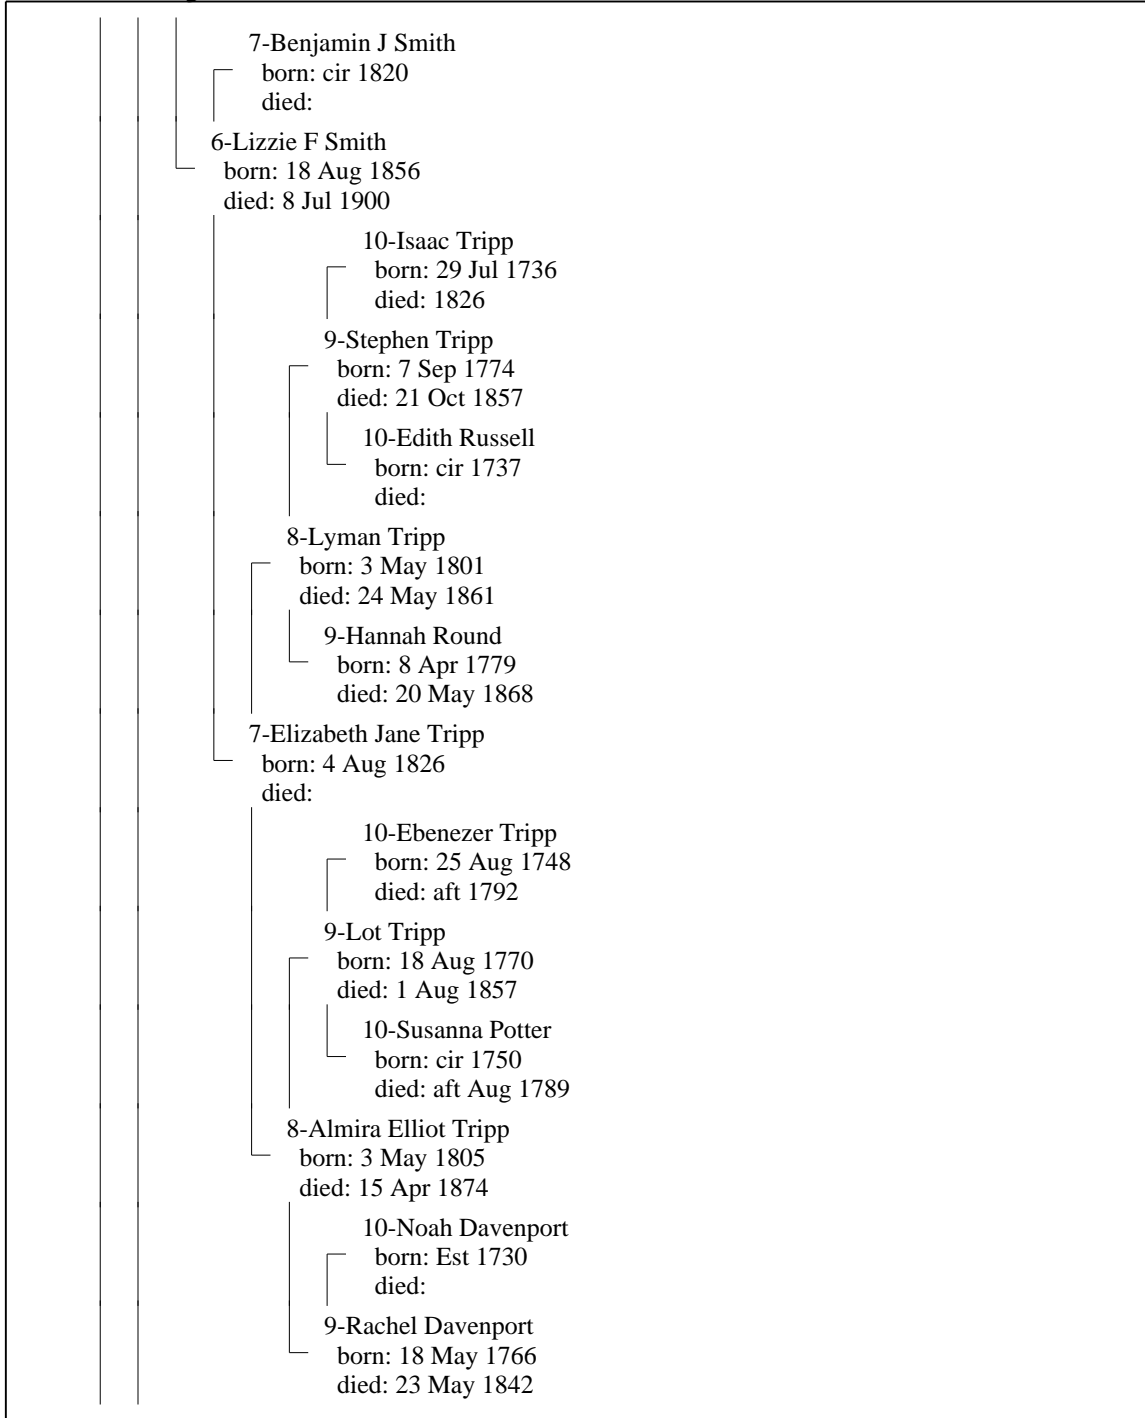

Ancestry Chart of Juliana Chase Kew

Ancestry Chart of Juliana Chase Kew

Ancestry Chart of Juliana Chase Kew

Ancestry Chart of Juliana Chase Kew

Ancestry Chart of Juliana Chase Kew

Ancestry Chart of Juliana Chase Kew

Ancestry Chart of Juliana Chase Kew

4-Edith May Tripp
born: 3 Feb 1901
died: 26 Dec 1984

6-Marshall S Greene
born: 1855
died:

5-Amelia Louise Greene
born: 20 Sep 1878
died: 14 Feb 1967

6-Alice C Wilbur
born: 1855
died: