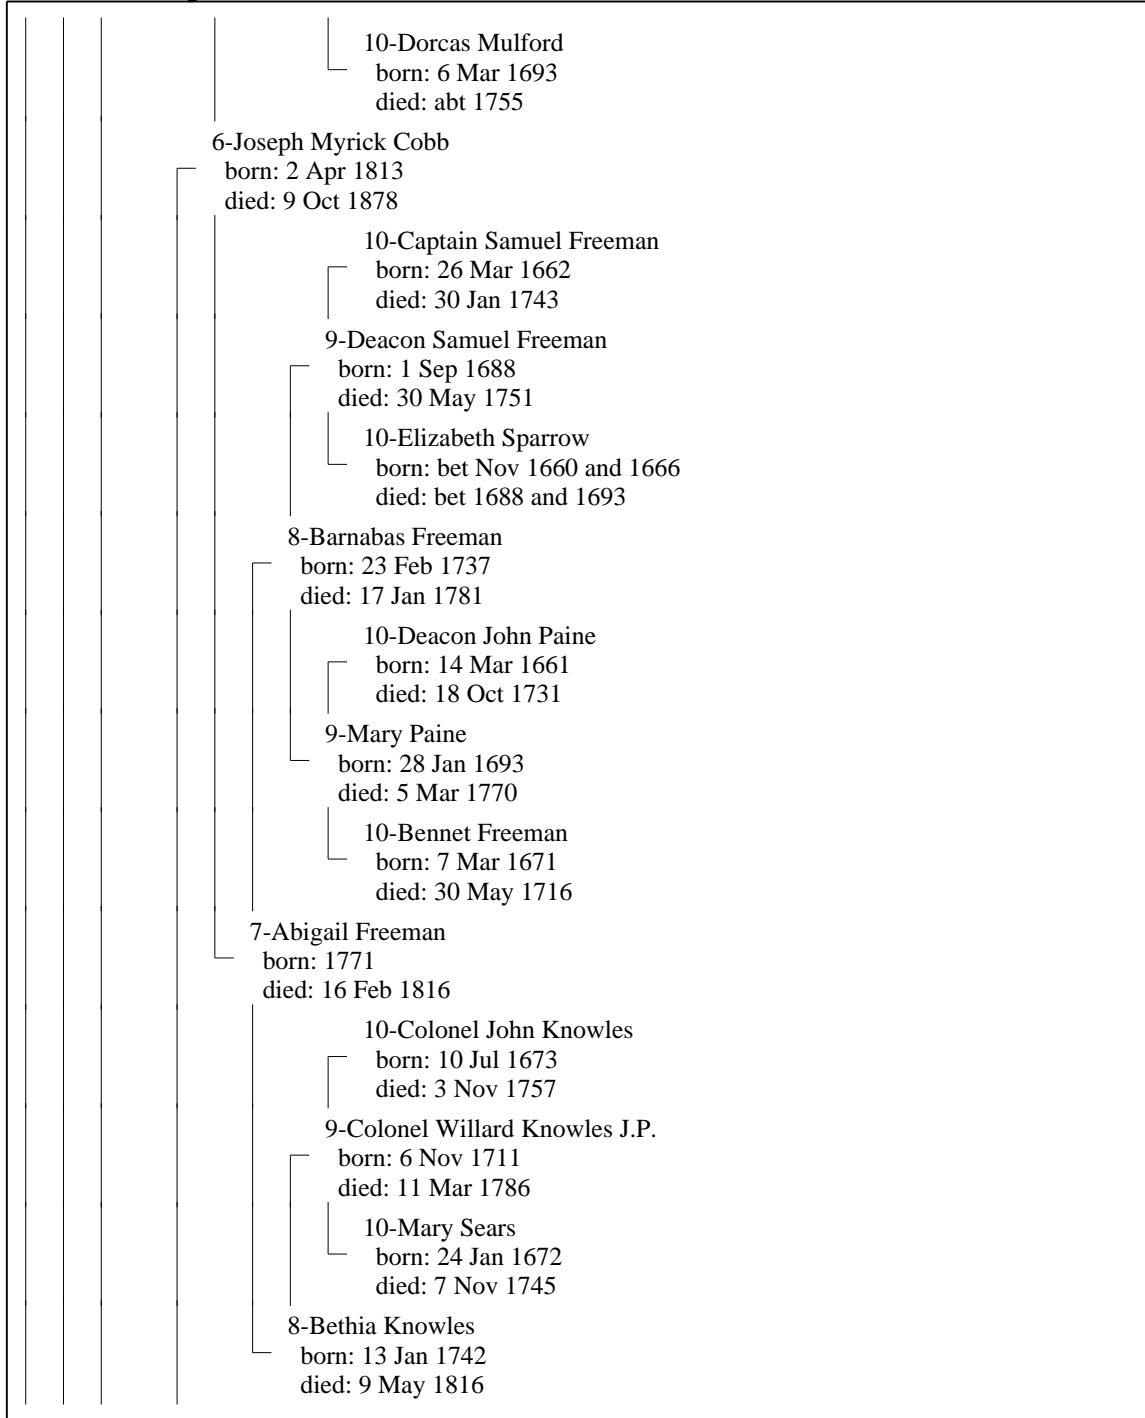

Ancestry Chart of Juliana Chase Kew

Ancestry Chart of Juliana Chase Kew

Ancestry Chart of Juliana Chase Kew

Ancestry Chart of Juliana Chase Kew

Ancestry Chart of Juliana Chase Kew

Ancestry Chart of Juliana Chase Kew

Ancestry Chart of Juliana Chase Kew

4-Edith May Tripp
born: 3 Feb 1901
died: 26 Dec 1984

6-Marshall S Greene
born: 1855
died:

5-Amelia Louise Greene
born: 20 Sep 1878
died: 14 Feb 1967

6-Alice C Wilbur
born: 1855
died: