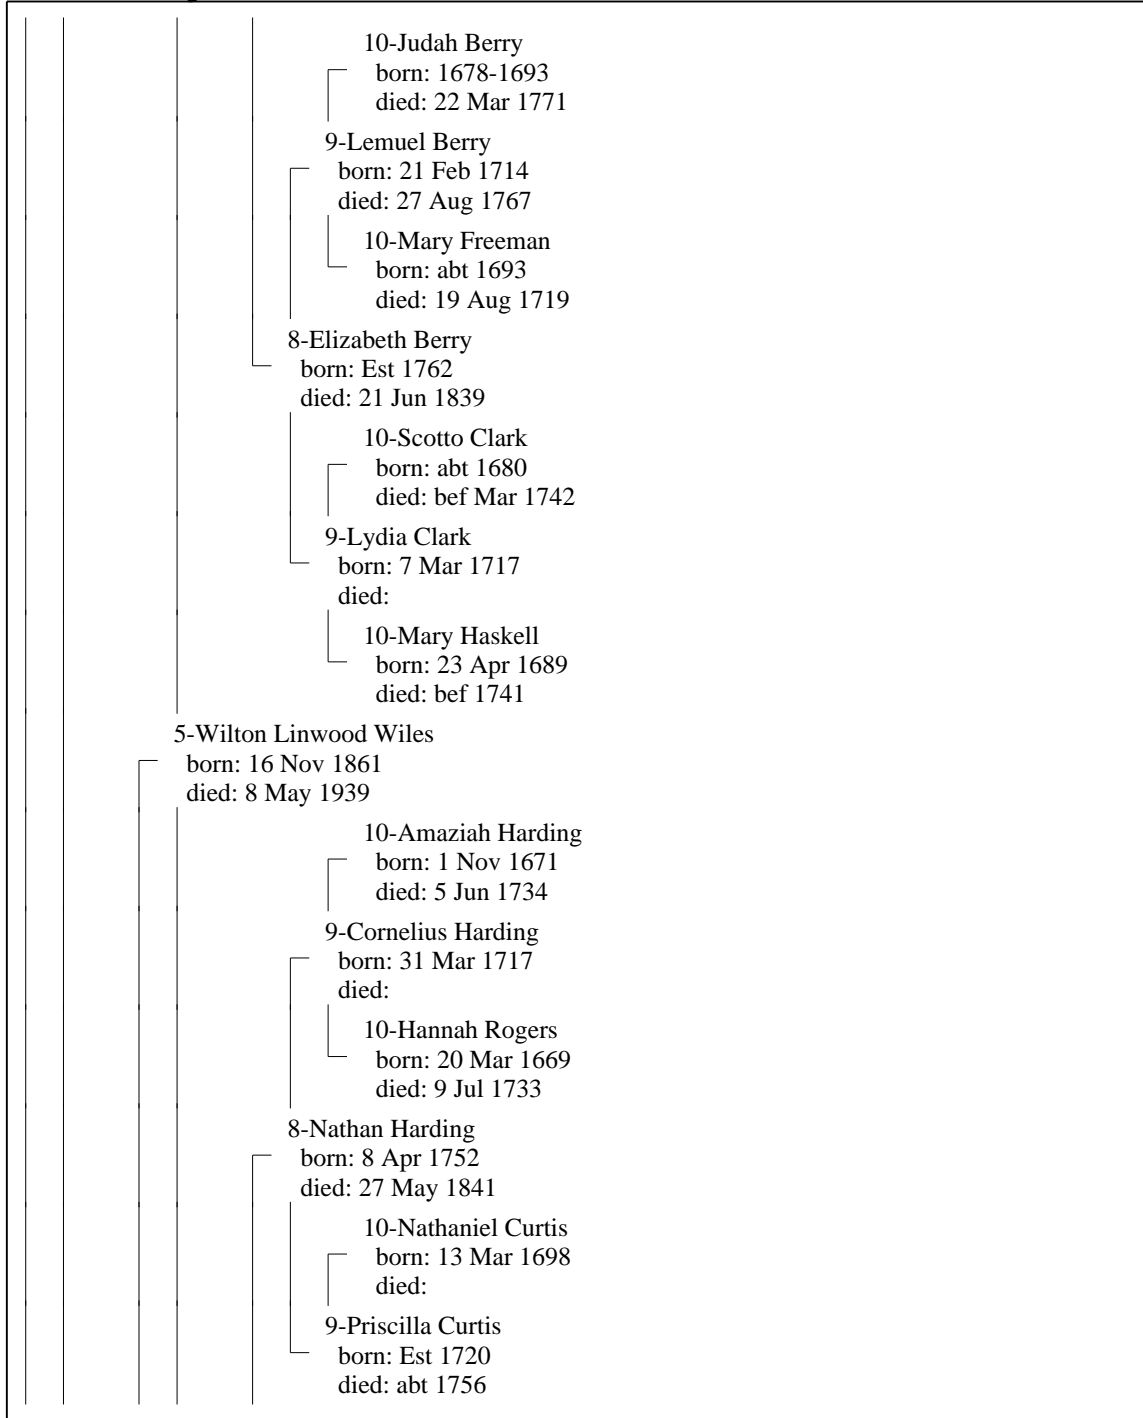

Ancestry Chart of Juliana Chase Kew

Ancestry Chart of Juliana Chase Kew

Ancestry Chart of Juliana Chase Kew

Ancestry Chart of Juliana Chase Kew

Ancestry Chart of Juliana Chase Kew

Ancestry Chart of Juliana Chase Kew

Ancestry Chart of Juliana Chase Kew

4-Edith May Tripp
born: 3 Feb 1901
died: 26 Dec 1984

6-Marshall S Greene
born: 1855
died:

5-Amelia Louise Greene
born: 20 Sep 1878
died: 14 Feb 1967

6-Alice C Wilbur
born: 1855
died: