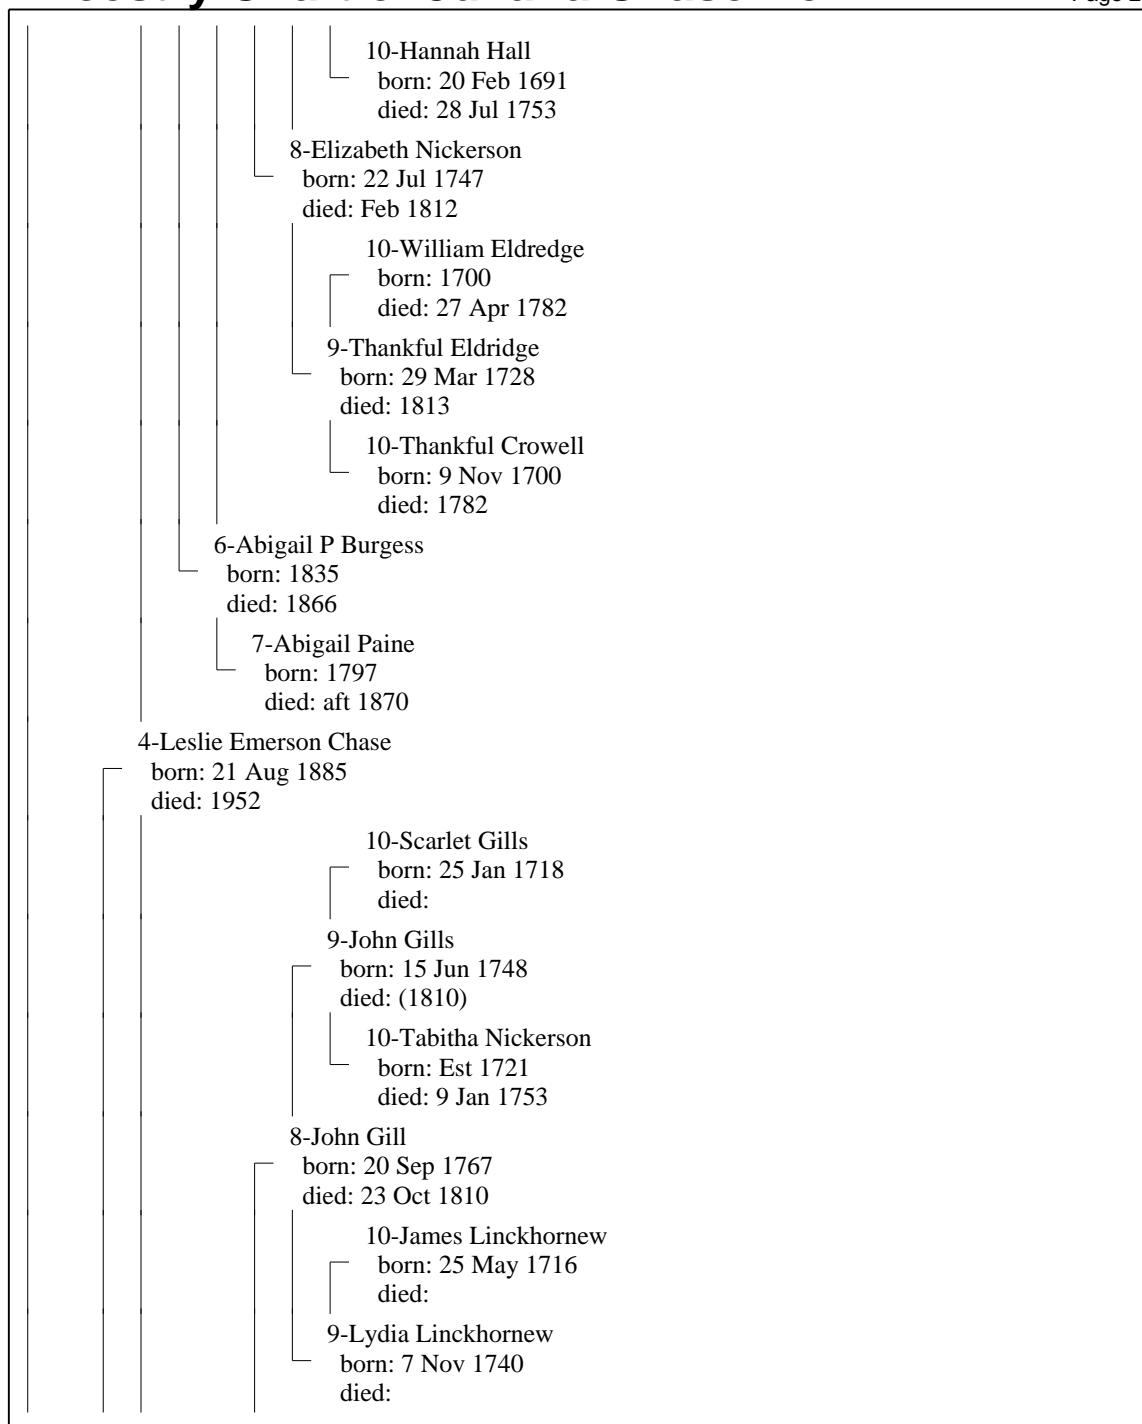

Ancestry Chart of Juliana Chase Kew

Ancestry Chart of Juliana Chase Kew

Ancestry Chart of Juliana Chase Kew

Ancestry Chart of Juliana Chase Kew

Ancestry Chart of Juliana Chase Kew

Ancestry Chart of Juliana Chase Kew

Ancestry Chart of Juliana Chase Kew

4-Edith May Tripp
born: 3 Feb 1901
died: 26 Dec 1984

6-Marshall S Greene
born: 1855
died:

5-Amelia Louise Greene
born: 20 Sep 1878
died: 14 Feb 1967

6-Alice C Wilbur
born: 1855
died: