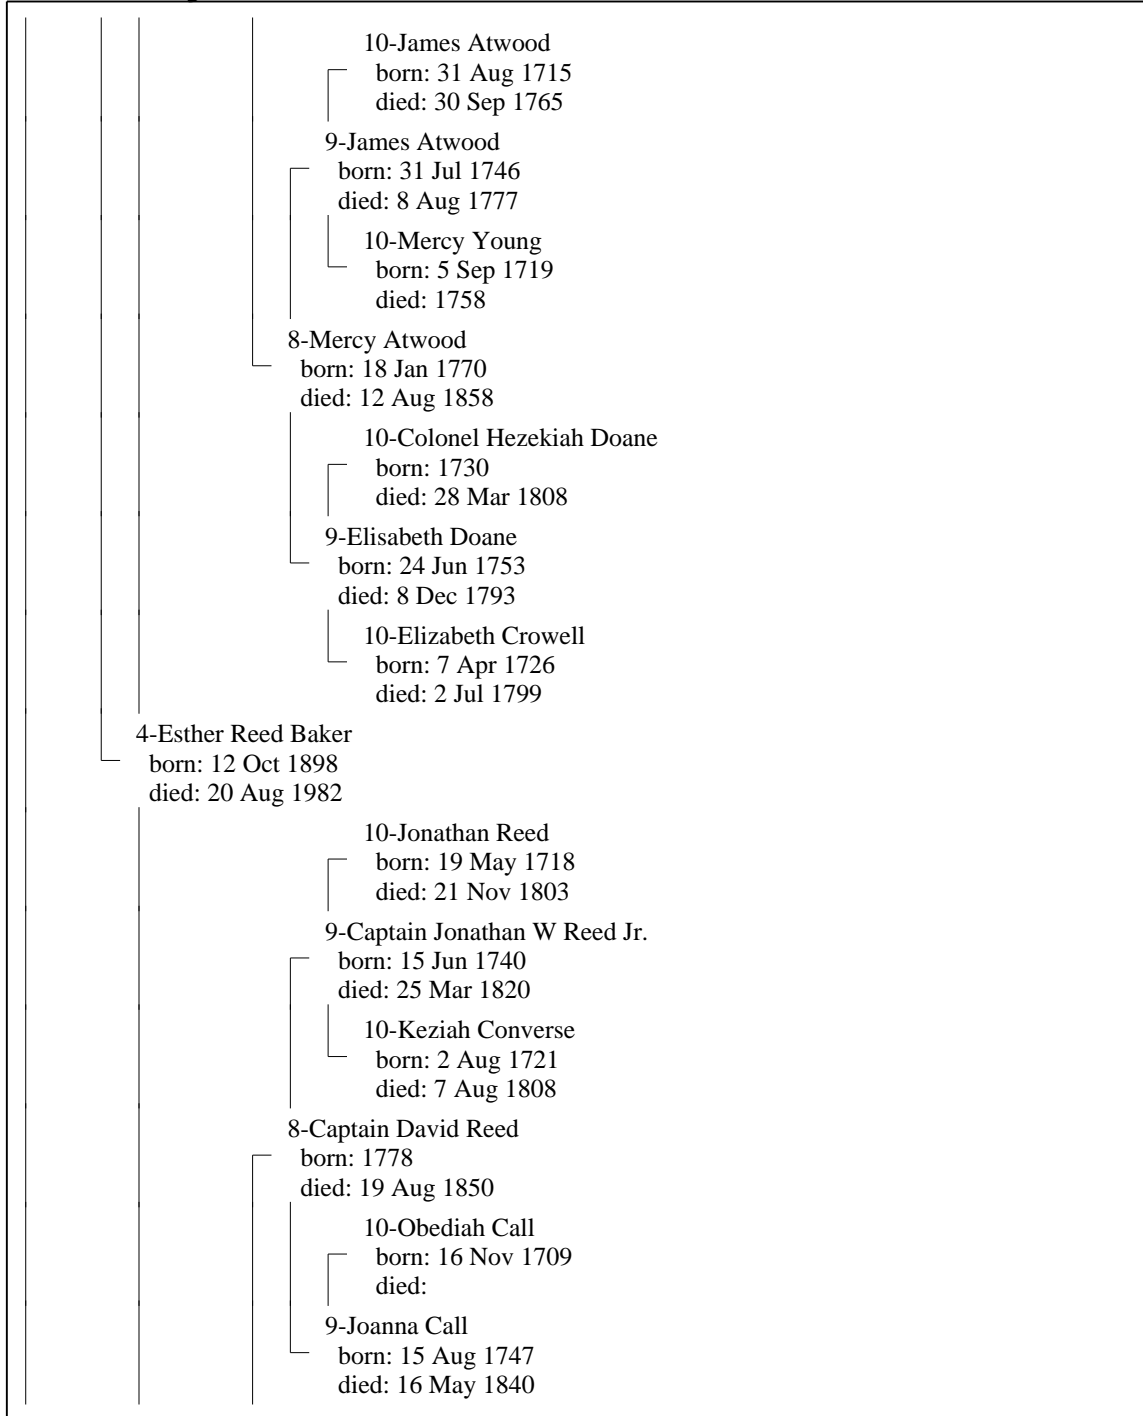

Ancestry Chart of Juliana Chase Kew

Ancestry Chart of Juliana Chase Kew

Ancestry Chart of Juliana Chase Kew

Ancestry Chart of Juliana Chase Kew

Ancestry Chart of Juliana Chase Kew

Ancestry Chart of Juliana Chase Kew

Ancestry Chart of Juliana Chase Kew

4-Edith May Tripp
born: 3 Feb 1901
died: 26 Dec 1984

6-Marshall S Greene
born: 1855
died:

5-Amelia Louise Greene
born: 20 Sep 1878
died: 14 Feb 1967

6-Alice C Wilbur
born: 1855
died: