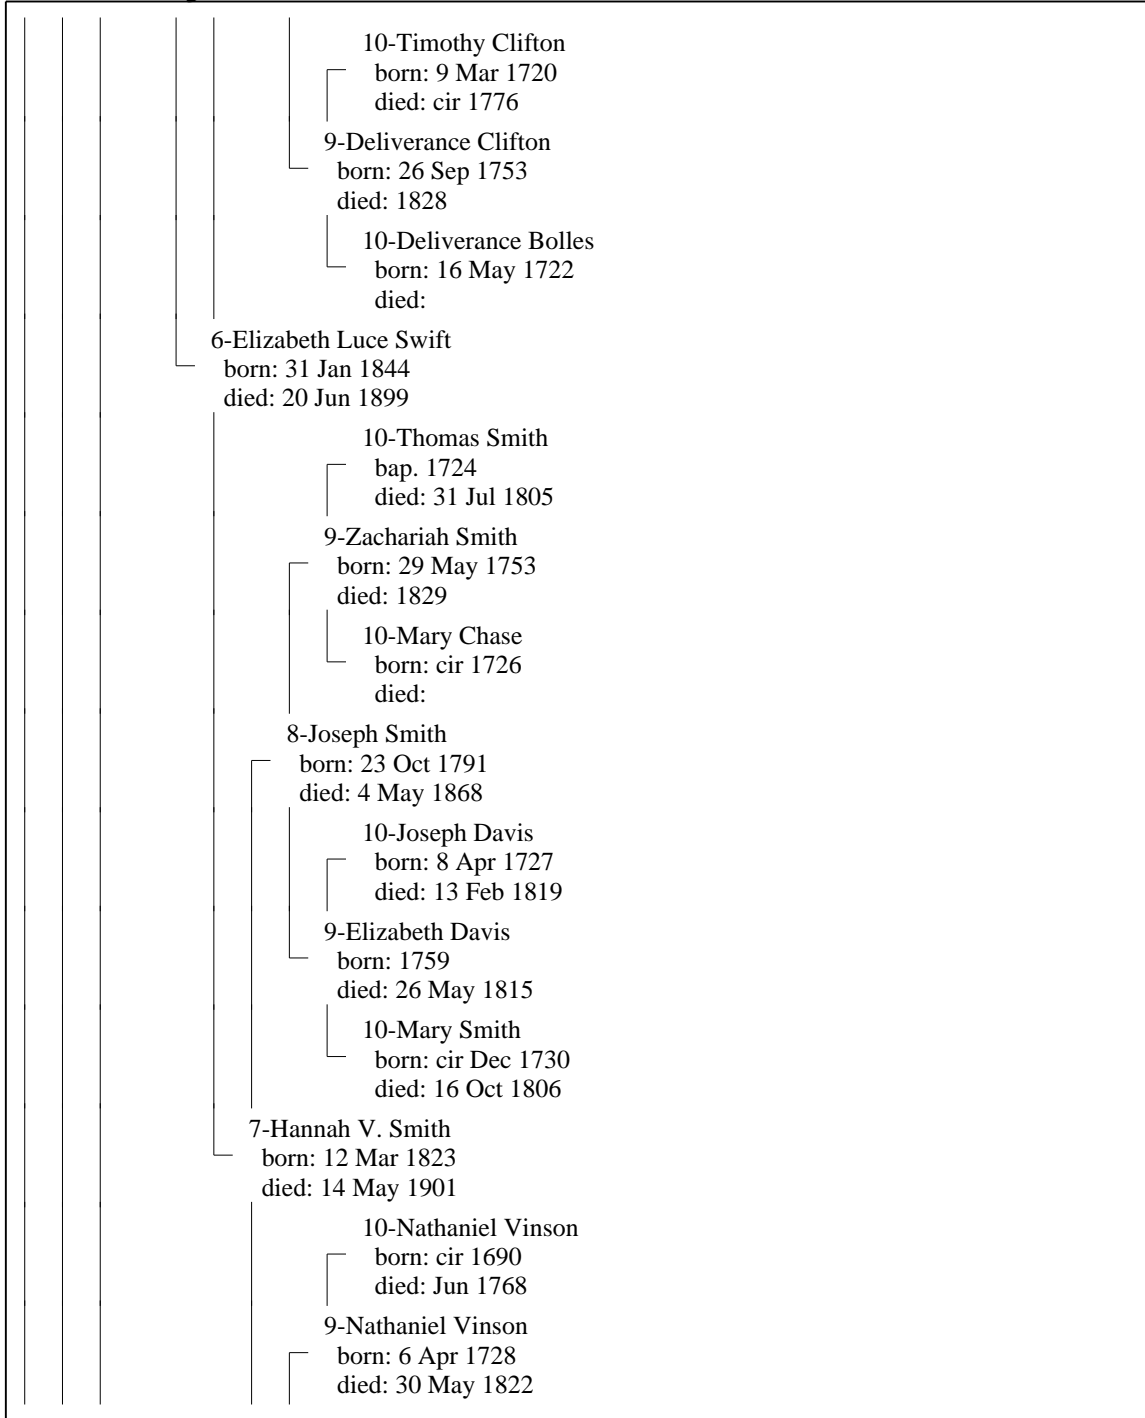

Ancestry Chart of Juliana Chase Kew

Ancestry Chart of Juliana Chase Kew

Ancestry Chart of Juliana Chase Kew

Ancestry Chart of Juliana Chase Kew

Ancestry Chart of Juliana Chase Kew

Ancestry Chart of Juliana Chase Kew

Ancestry Chart of Juliana Chase Kew

4-Edith May Tripp
born: 3 Feb 1901
died: 26 Dec 1984

6-Marshall S Greene
born: 1855
died:

5-Amelia Louise Greene
born: 20 Sep 1878
died: 14 Feb 1967

6-Alice C Wilbur
born: 1855
died: