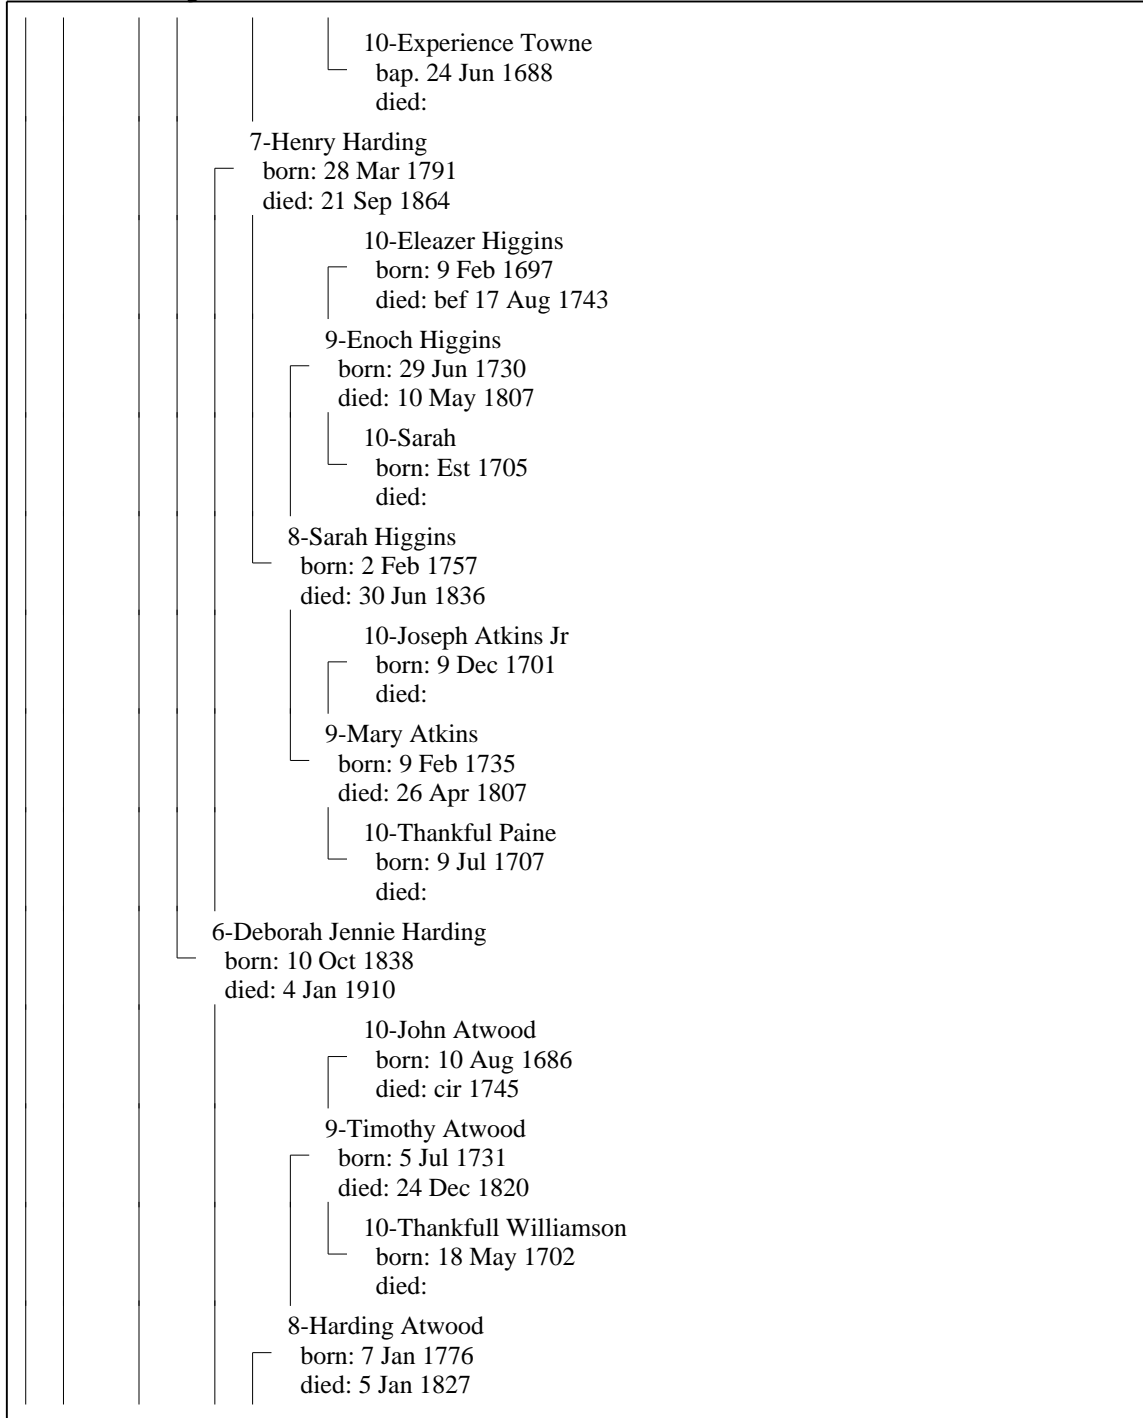

Ancestry Chart of Juliana Chase Kew

Ancestry Chart of Juliana Chase Kew

Ancestry Chart of Juliana Chase Kew

Ancestry Chart of Juliana Chase Kew

Ancestry Chart of Juliana Chase Kew

Ancestry Chart of Juliana Chase Kew

Ancestry Chart of Juliana Chase Kew

4-Edith May Tripp
born: 3 Feb 1901
died: 26 Dec 1984

6-Marshall S Greene
born: 1855
died:

5-Amelia Louise Greene
born: 20 Sep 1878
died: 14 Feb 1967

6-Alice C Wilbur
born: 1855
died: