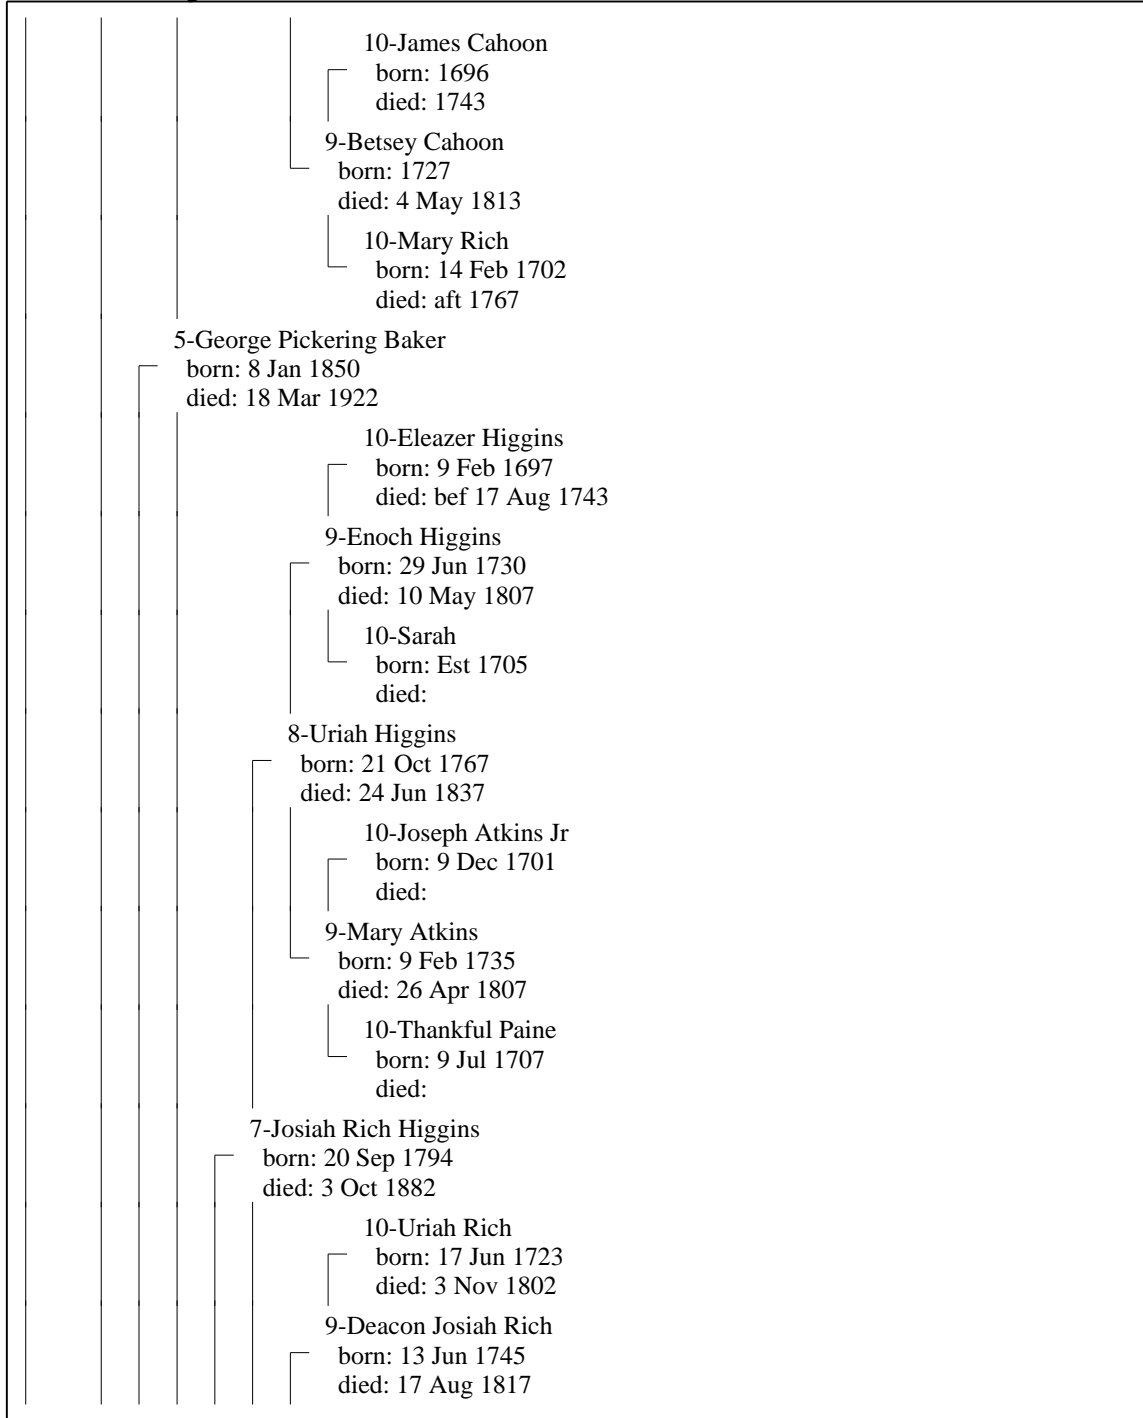

Ancestry Chart of Juliana Chase Kew

Ancestry Chart of Juliana Chase Kew

Ancestry Chart of Juliana Chase Kew

Ancestry Chart of Juliana Chase Kew

Ancestry Chart of Juliana Chase Kew

Ancestry Chart of Juliana Chase Kew

Ancestry Chart of Juliana Chase Kew

4-Edith May Tripp
born: 3 Feb 1901
died: 26 Dec 1984

6-Marshall S Greene
born: 1855
died:

5-Amelia Louise Greene
born: 20 Sep 1878
died: 14 Feb 1967

6-Alice C Wilbur
born: 1855
died: