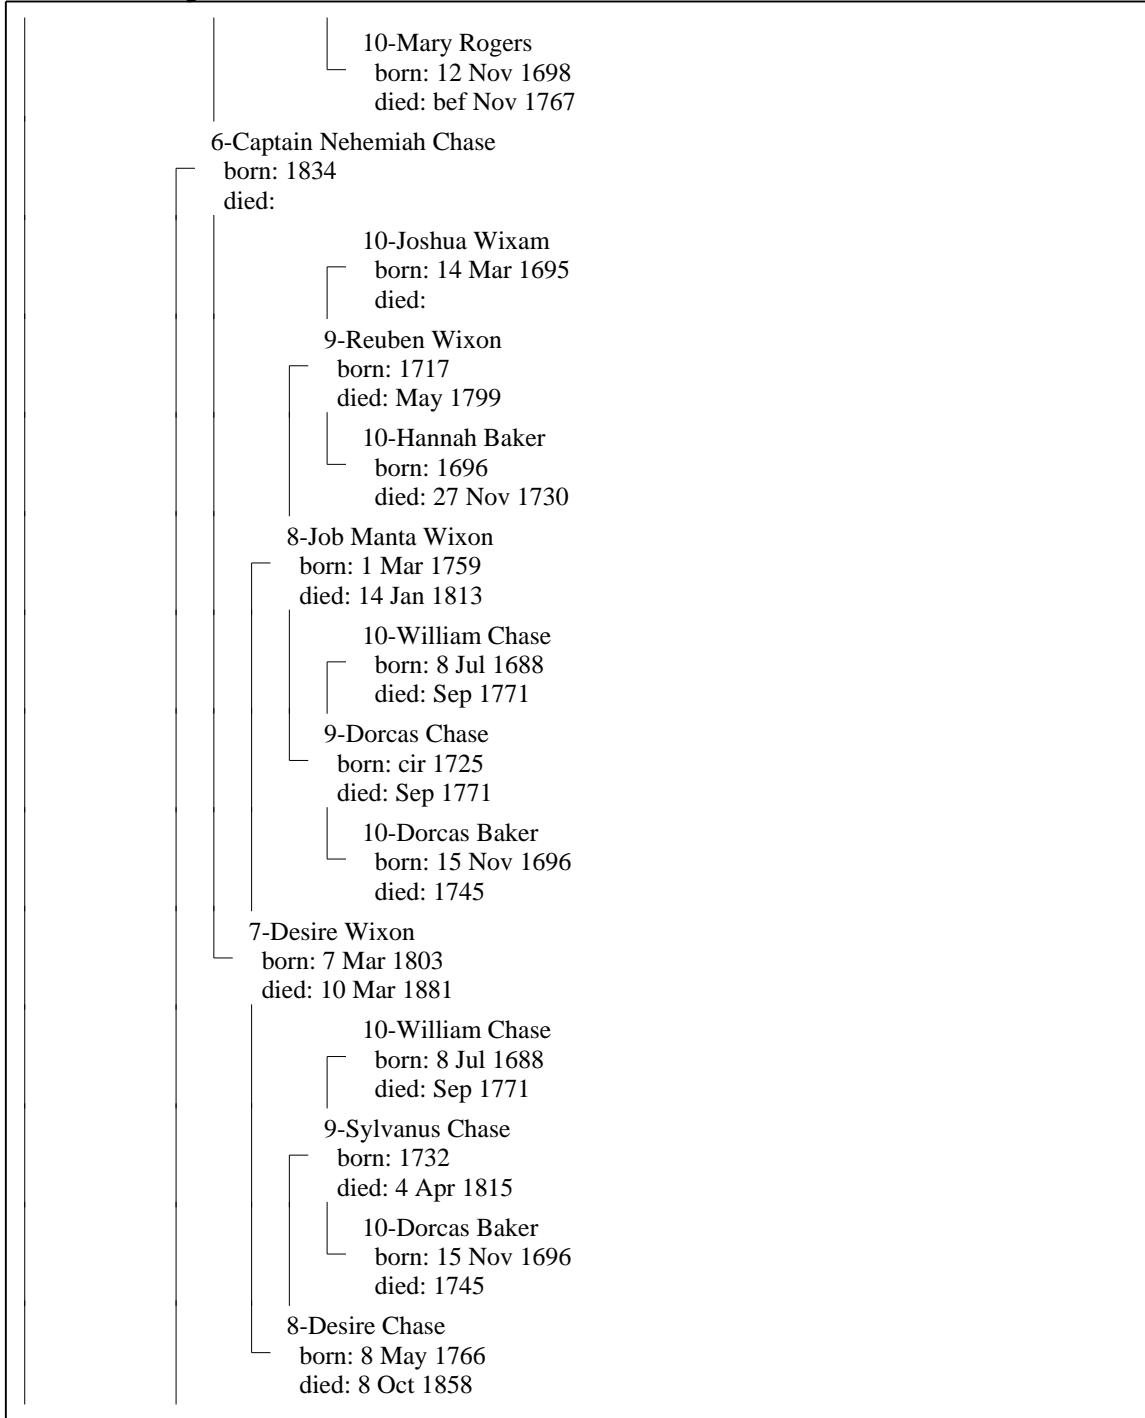

Ancestry Chart of Juliana Chase Kew

Ancestry Chart of Juliana Chase Kew

Ancestry Chart of Juliana Chase Kew

Ancestry Chart of Juliana Chase Kew

Ancestry Chart of Juliana Chase Kew

Ancestry Chart of Juliana Chase Kew

Ancestry Chart of Juliana Chase Kew

4-Edith May Tripp
born: 3 Feb 1901
died: 26 Dec 1984

6-Marshall S Greene
born: 1855
died:

5-Amelia Louise Greene
born: 20 Sep 1878
died: 14 Feb 1967

6-Alice C Wilbur
born: 1855
died: