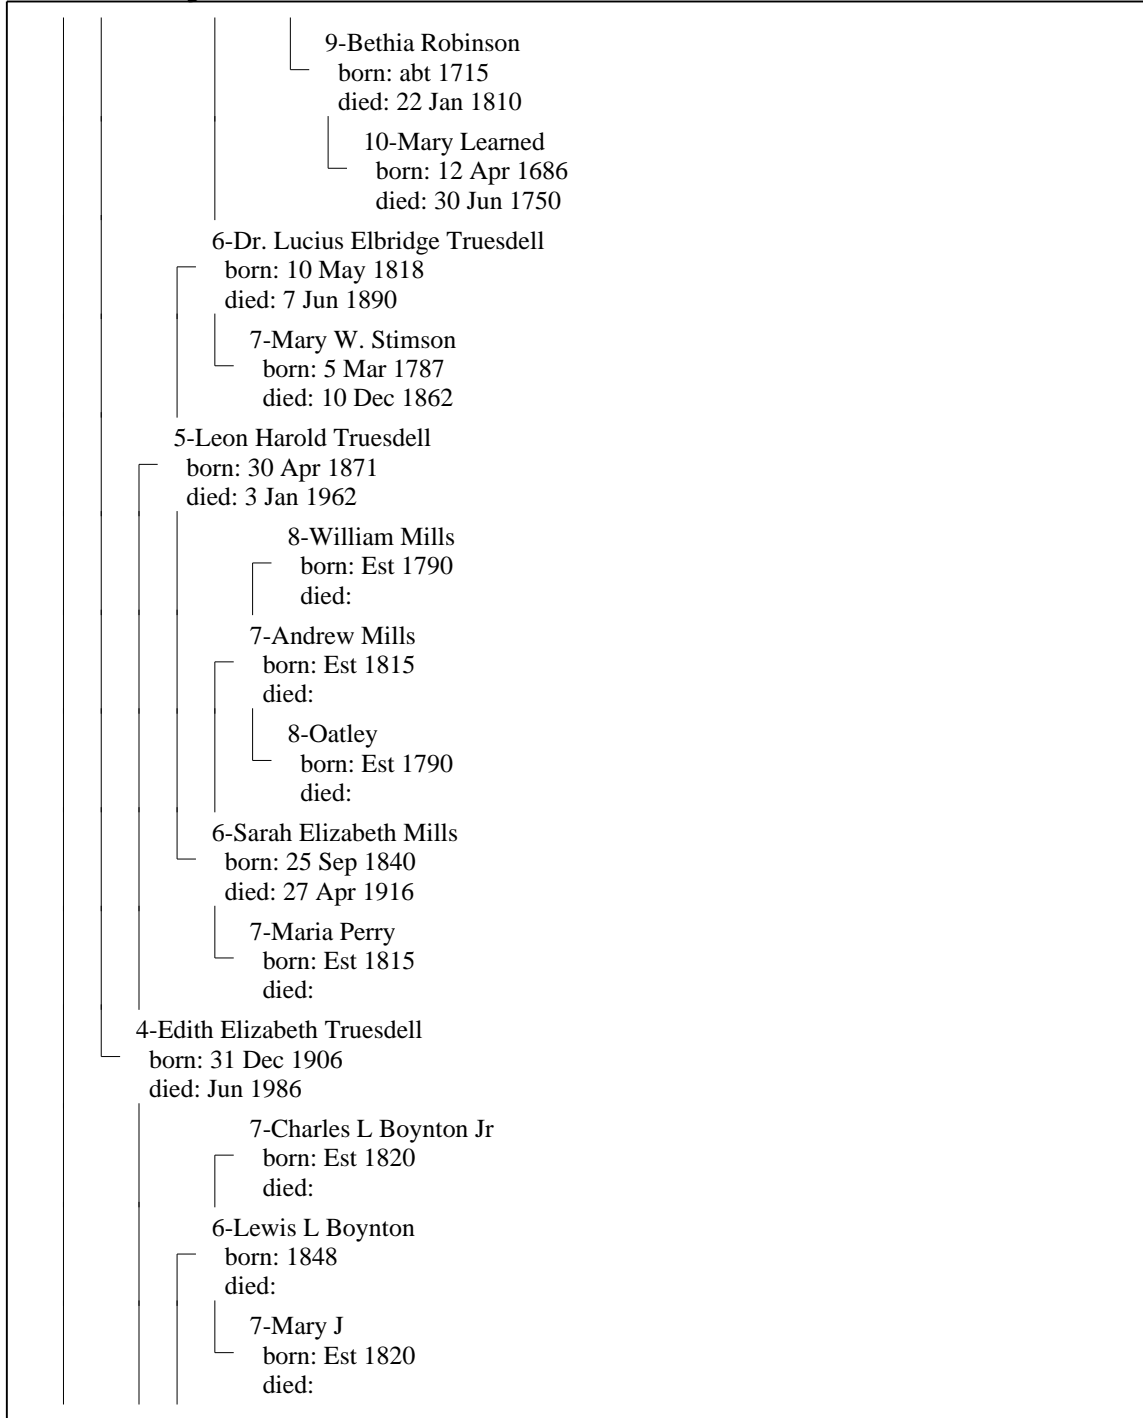

Ancestry Chart of Juliana Chase Kew

Ancestry Chart of Juliana Chase Kew

Ancestry Chart of Juliana Chase Kew

Ancestry Chart of Juliana Chase Kew

Ancestry Chart of Juliana Chase Kew

Ancestry Chart of Juliana Chase Kew

Ancestry Chart of Juliana Chase Kew

4-Edith May Tripp
born: 3 Feb 1901
died: 26 Dec 1984

6-Marshall S Greene
born: 1855
died:

5-Amelia Louise Greene
born: 20 Sep 1878
died: 14 Feb 1967

6-Alice C Wilbur
born: 1855
died: