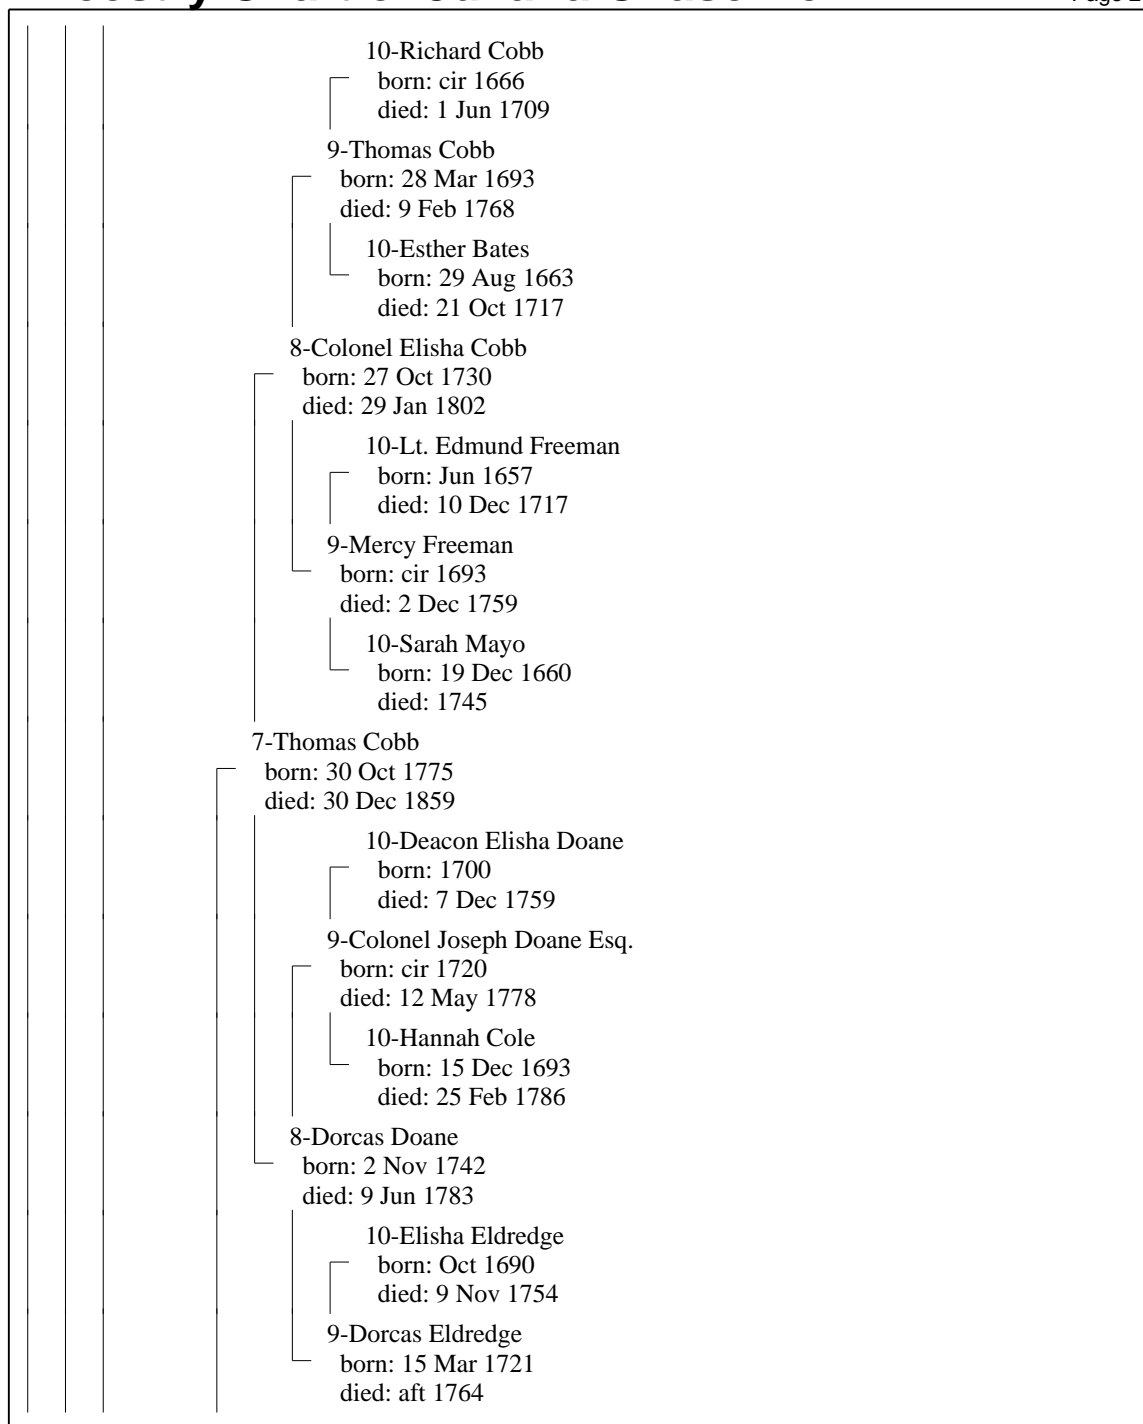

Ancestry Chart of Juliana Chase Kew

Ancestry Chart of Juliana Chase Kew

Ancestry Chart of Juliana Chase Kew

Ancestry Chart of Juliana Chase Kew

Ancestry Chart of Juliana Chase Kew

Ancestry Chart of Juliana Chase Kew

Ancestry Chart of Juliana Chase Kew

4-Edith May Tripp
born: 3 Feb 1901
died: 26 Dec 1984

6-Marshall S Greene
born: 1855
died:

5-Amelia Louise Greene
born: 20 Sep 1878
died: 14 Feb 1967

6-Alice C Wilbur
born: 1855
died: